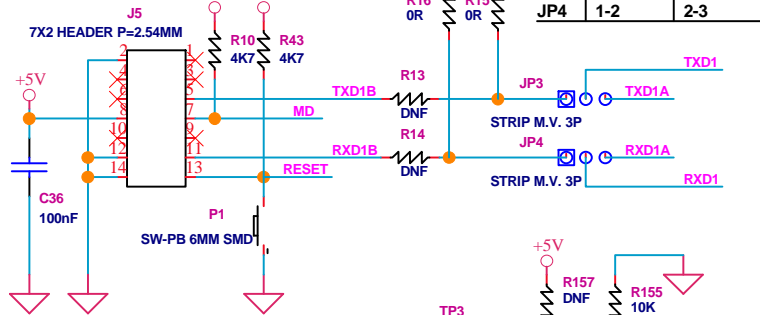

000NET 000NET
 .DESIGNATOR L... PART TYPE
 .PCB FOR (YROTATE-IT-RX23T1)
 .E6132
 .ZZSYMBOL1 DNF

	EXT. POWER SUPPLY	USB POWER SUPPLY
JP1	1-3	4-6
JP2	1-3	4-6

**EXTERNAL DC POWER SUPPLY INPUT
MAX 48V, 3A**

© Renesas Electronics Corporation 2015			
Title RX23T Low Cost Motor Control Starter Kit (YROTATE-IT-RX23T)			
Size A4	Document Number YROTATE-IT-RX23T		Rev. 1.0
Date APR, 29, 2015	Sheet .3	OF	.10

E1 CONNECTOR

	ZIGBEE/ PROG.	COMM.
JP3	1-2	2-3
JP4	1-2	2-3

INTERNAL POWER STAGE: JP11, ..., JP16 CLOSED
EXTERNAL POWER STAGE: JP11, ..., JP16 OPEN

© Renesas Electronics Corporation 2015		
Title RX23T Low Cost Motor Control Starter Kit (YROTATE-IT-RX23T)		
Size A4	Document Number YROTATE-IT-RX23T	Rev. 1.0
Date APR, 29, 2015	Sheet .5	OF .10