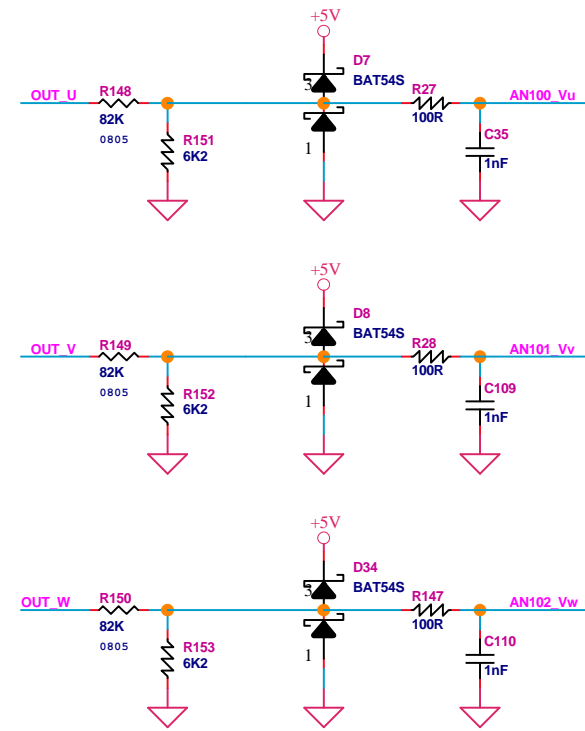

1

2

3

4

© Renesas Electronics Corporation 2015		
Title RX23T Low Cost Motor Control Starter Kit (YROTATE-IT-RX23T)		
Size A4	Document Number YROTATE-IT-RX23T	Rev. 1.0
Date APR, 29, 2015	Sheet .8	OF .10