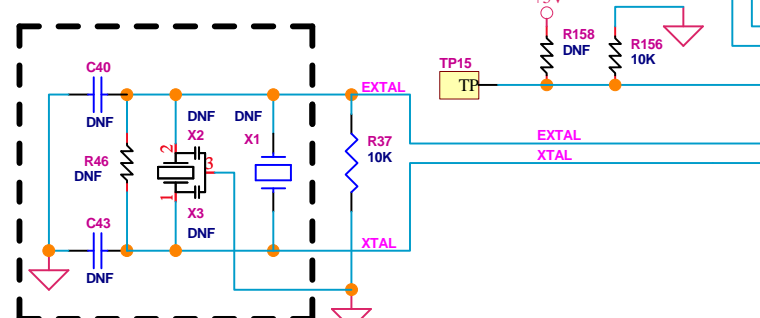

000NET 000NET
 .DESIGNATOR L... PART TYPE
 .PCB FOR (YROTATE-IT-RX23T1)
 .E6132
 .ZZSYMBOL1 DNF

	EXT. POWER SUPPLY	USB POWER SUPPLY
JP1	1-3	4-6
JP2	1-3	4-6

**EXTERNAL DC POWER SUPPLY INPUT
MAX 48V, 3A**

© Renesas Electronics Corporation 2015			
Title RX23T Low Cost Motor Control Starter Kit (YROTATE-IT-RX23T)			
Size A4	Document Number YROTATE-IT-RX23T		Rev. 1.0
Date APR, 29, 2015	Sheet .3	OF	.10

E1 CONNECTOR

	ZIGBEE/ PROG.	COMM.
JP3	1-2	2-3
JP4	1-2	2-3

INTERNAL POWER STAGE: JP11, ..., JP16 CLOSED
EXTERNAL POWER STAGE: JP11, ..., JP16 OPEN

© Renesas Electronics Corporation 2015		
Title RX23T Low Cost Motor Control Starter Kit (YROTATE-IT-RX23T)		
Size A4	Document Number YROTATE-IT-RX23T	Rev. 1.0
Date APR, 29, 2015	Sheet .5	OF .10