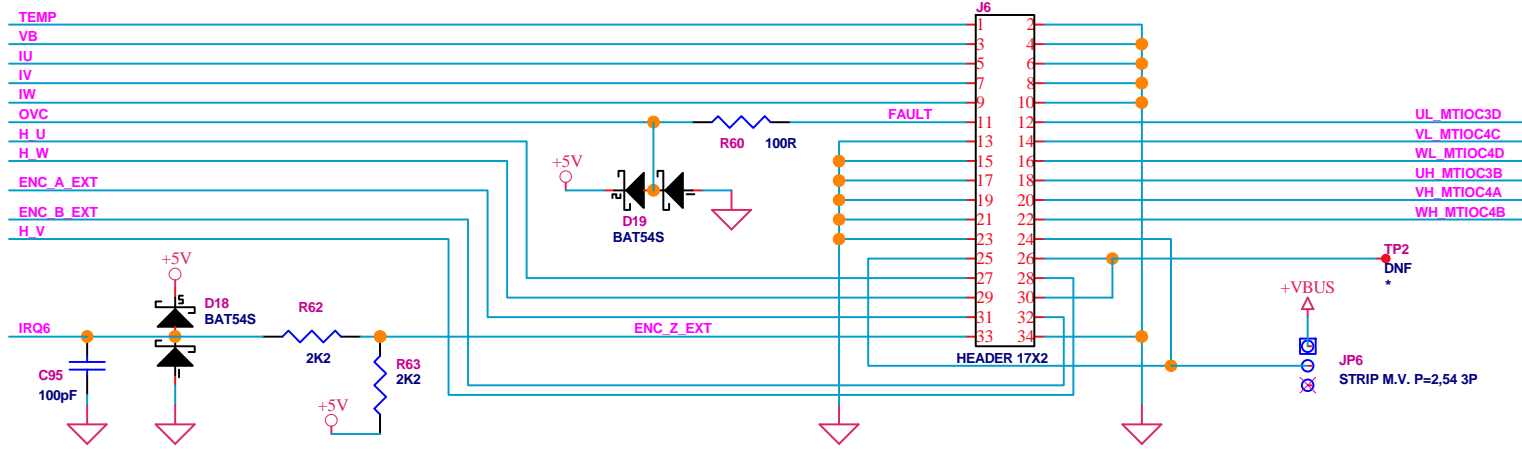

© Renesas Electronics Corporation 2015		
Title RX23T Low Cost Motor Control Starter Kit (YROTATE-IT-RX23T)		
Size A4	Document Number YROTATE-IT-RX23T	Rev. 1.0
Date APR, 29, 2015	Sheet .7	OF .10

1

2

3

4

© Renesas Electronics Corporation 2015		
Title RX23T Low Cost Motor Control Starter Kit (YROTATE-IT-RX23T)		
Size A4	Document Number YROTATE-IT-RX23T	Rev. 1.0
Date APR, 29, 2015	Sheet .8	OF .10

EXTERNAL POWER STAGE CONNECTOR

WARNING: JP7, ..., JP16+JP17+JP19+JP21 MUST BE OPEN BEFORE CONNECTING J6

© Renesas Electronics Corporation 2015		
Title RX23T Low Cost Motor Control Starter Kit (YROTATE-IT-RX23T)		
Size A4	Document Number YROTATE-IT-RX23T	Rev. 1.0
Date APR, 29, 2015	Sheet .9	OF .10