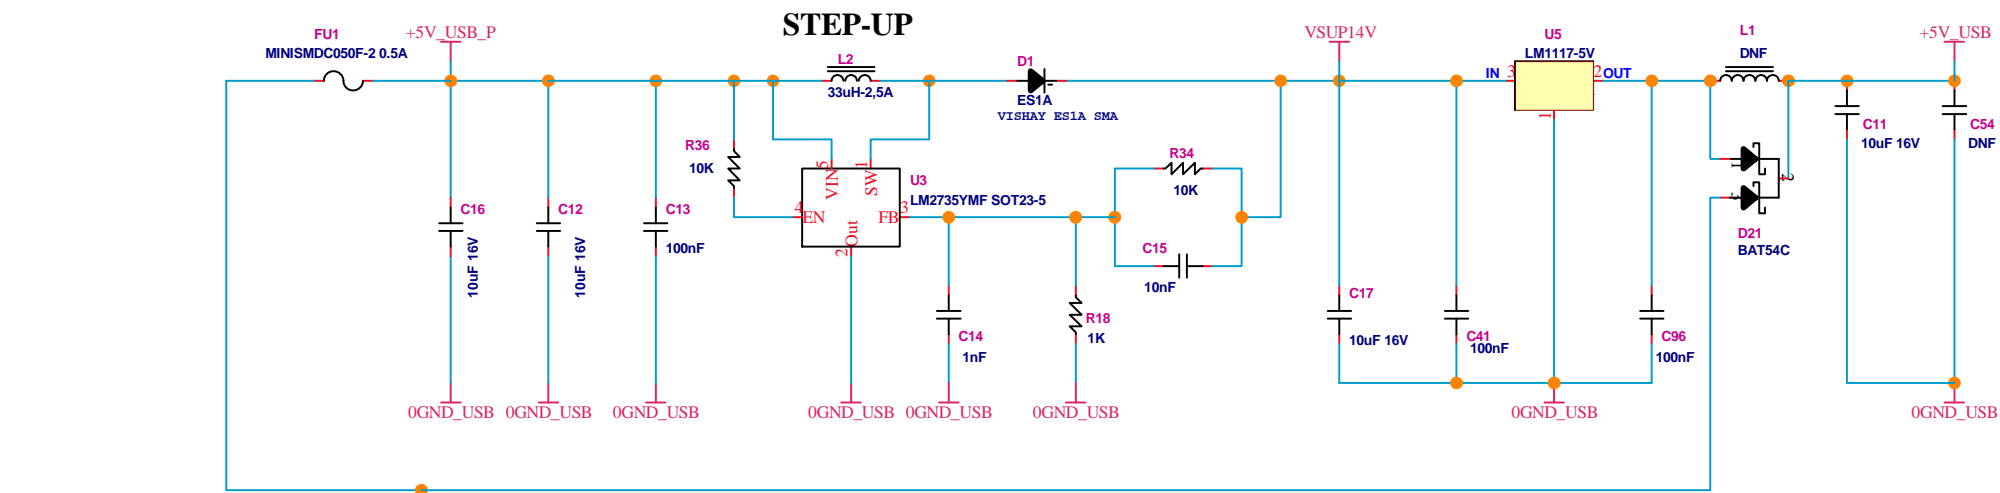

© Renesas Electronics Corporation 2015		
Title RX23T Low Cost Motor Control Starter Kit (YROTATE-IT-RX23T)		
Size A4	Document Number YROTATE-IT-RX23T	Rev. 1.0
Date APR, 29, 2015	Sheet .1	OF .10

000NET 000NET
.DESIGNATOR L... PART TYPE
.PCB FOR (YROTATE-IT-RX23T1)
.E6132
.ZZSYMBOL1 DNF