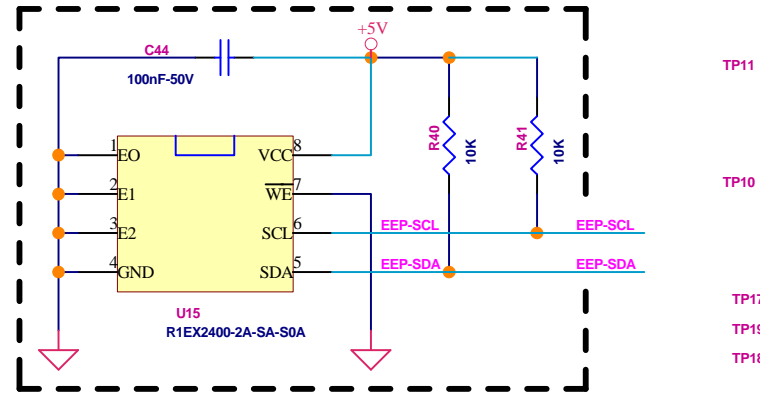

000NET 000NET
 .DESIGNATOR L... PART TYPE
 .PCB FOR (YROTATE-IT-RX23T1)
 .E6132
 .ZZSYMBOL1 DNF

	EXT. POWER SUPPLY	USB POWER SUPPLY
JP1	1-3	4-6
JP2	1-3	4-6

**EXTERNAL DC POWER SUPPLY INPUT
MAX 48V, 3A**

© Renesas Electronics Corporation 2015			
Title RX23T Low Cost Motor Control Starter Kit (YROTATE-IT-RX23T)			
Size A4	Document Number YROTATE-IT-RX23T		Rev. 1.0
Date APR, 29, 2015	Sheet .3	OF	.10

E1 CONNECTOR

	ZIGBEE/ PROG.	COMM.
JP3	1-2	2-3
JP4	1-2	2-3

INTERNAL POWER STAGE: JP11, ..., JP16 CLOSED
EXTERNAL POWER STAGE: JP11, ..., JP16 OPEN

© Renesas Electronics Corporation 2015		
Title RX23T Low Cost Motor Control Starter Kit (YROTATE-IT-RX23T)		
Size A4	Document Number YROTATE-IT-RX23T	Rev. 1.0
Date APR, 29, 2015	Sheet .5	OF .10