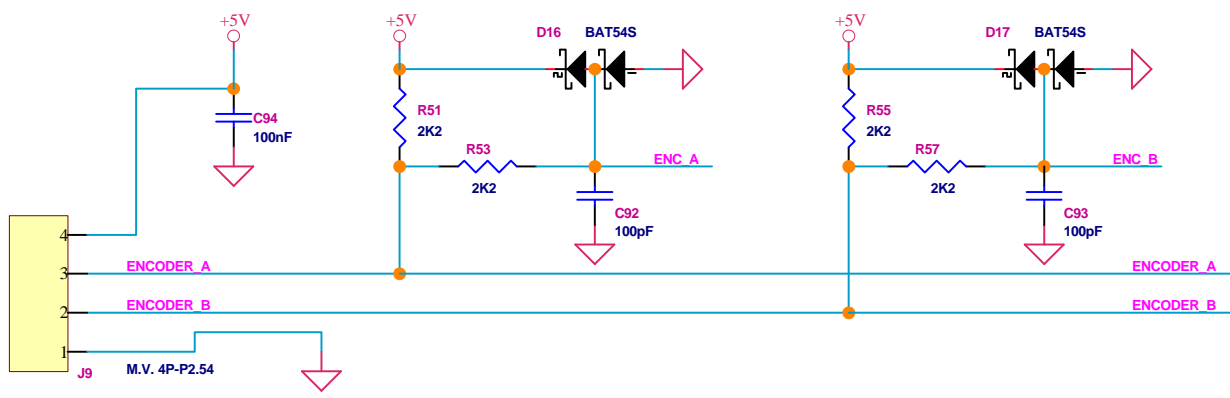

EXTERNAL POWER STAGE CONNECTOR

WARNING: JP7, ..., JP16+JP17+JP19+JP21 MUST BE OPEN BEFORE CONNECTING J6

© Renesas Electronics Corporation 2015		
Title RX23T Low Cost Motor Control Starter Kit (YROTATE-IT-RX23T)		
Size A4	Document Number YROTATE-IT-RX23T	Rev. 1.0
Date APR, 29, 2015	Sheet .9	OF .10