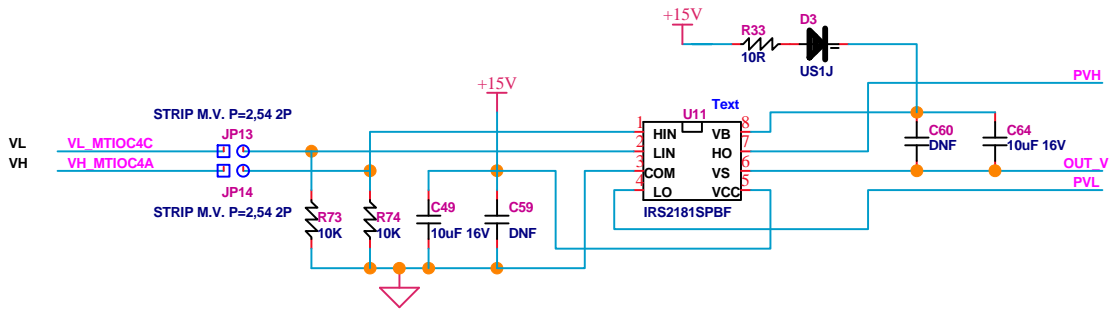

000NET 000NET
 .DESIGNATOR L... PART TYPE
 .PCB FOR (YROTATE-IT-RX23T1)
 .E6132
 .ZZSYMBOL1 DNF

	EXT. POWER SUPPLY	USB POWER SUPPLY
JP1	1-3	4-6
JP2	1-3	4-6

**EXTERNAL DC POWER SUPPLY INPUT
MAX 48V, 3A**

© Renesas Electronics Corporation 2015			
Title RX23T Low Cost Motor Control Starter Kit (YROTATE-IT-RX23T)			
Size A4	Document Number YROTATE-IT-RX23T		Rev. 1.0
Date APR, 29, 2015	Sheet .3	OF	.10

E1 CONNECTOR

	ZIGBEE/ PROG.	COMM.
JP3	1-2	2-3
JP4	1-2	2-3

INTERNAL POWER STAGE: JP11, ..., JP16 CLOSED
EXTERNAL POWER STAGE: JP11, ..., JP16 OPEN

© Renesas Electronics Corporation 2015		
Title RX23T Low Cost Motor Control Starter Kit (YROTATE-IT-RX23T)		
Size A4	Document Number YROTATE-IT-RX23T	Rev. 1.0
Date APR, 29, 2015	Sheet .5	OF .10