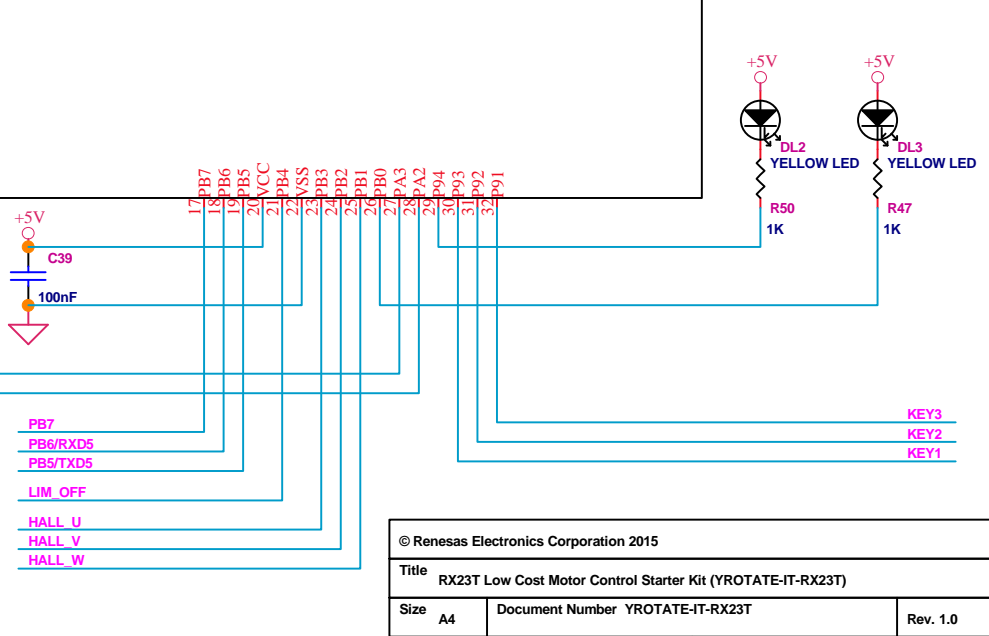

E1 CONNECTOR

	ZIGBEE/ PROG.	COMM.
JP3	1-2	2-3
JP4	1-2	2-3