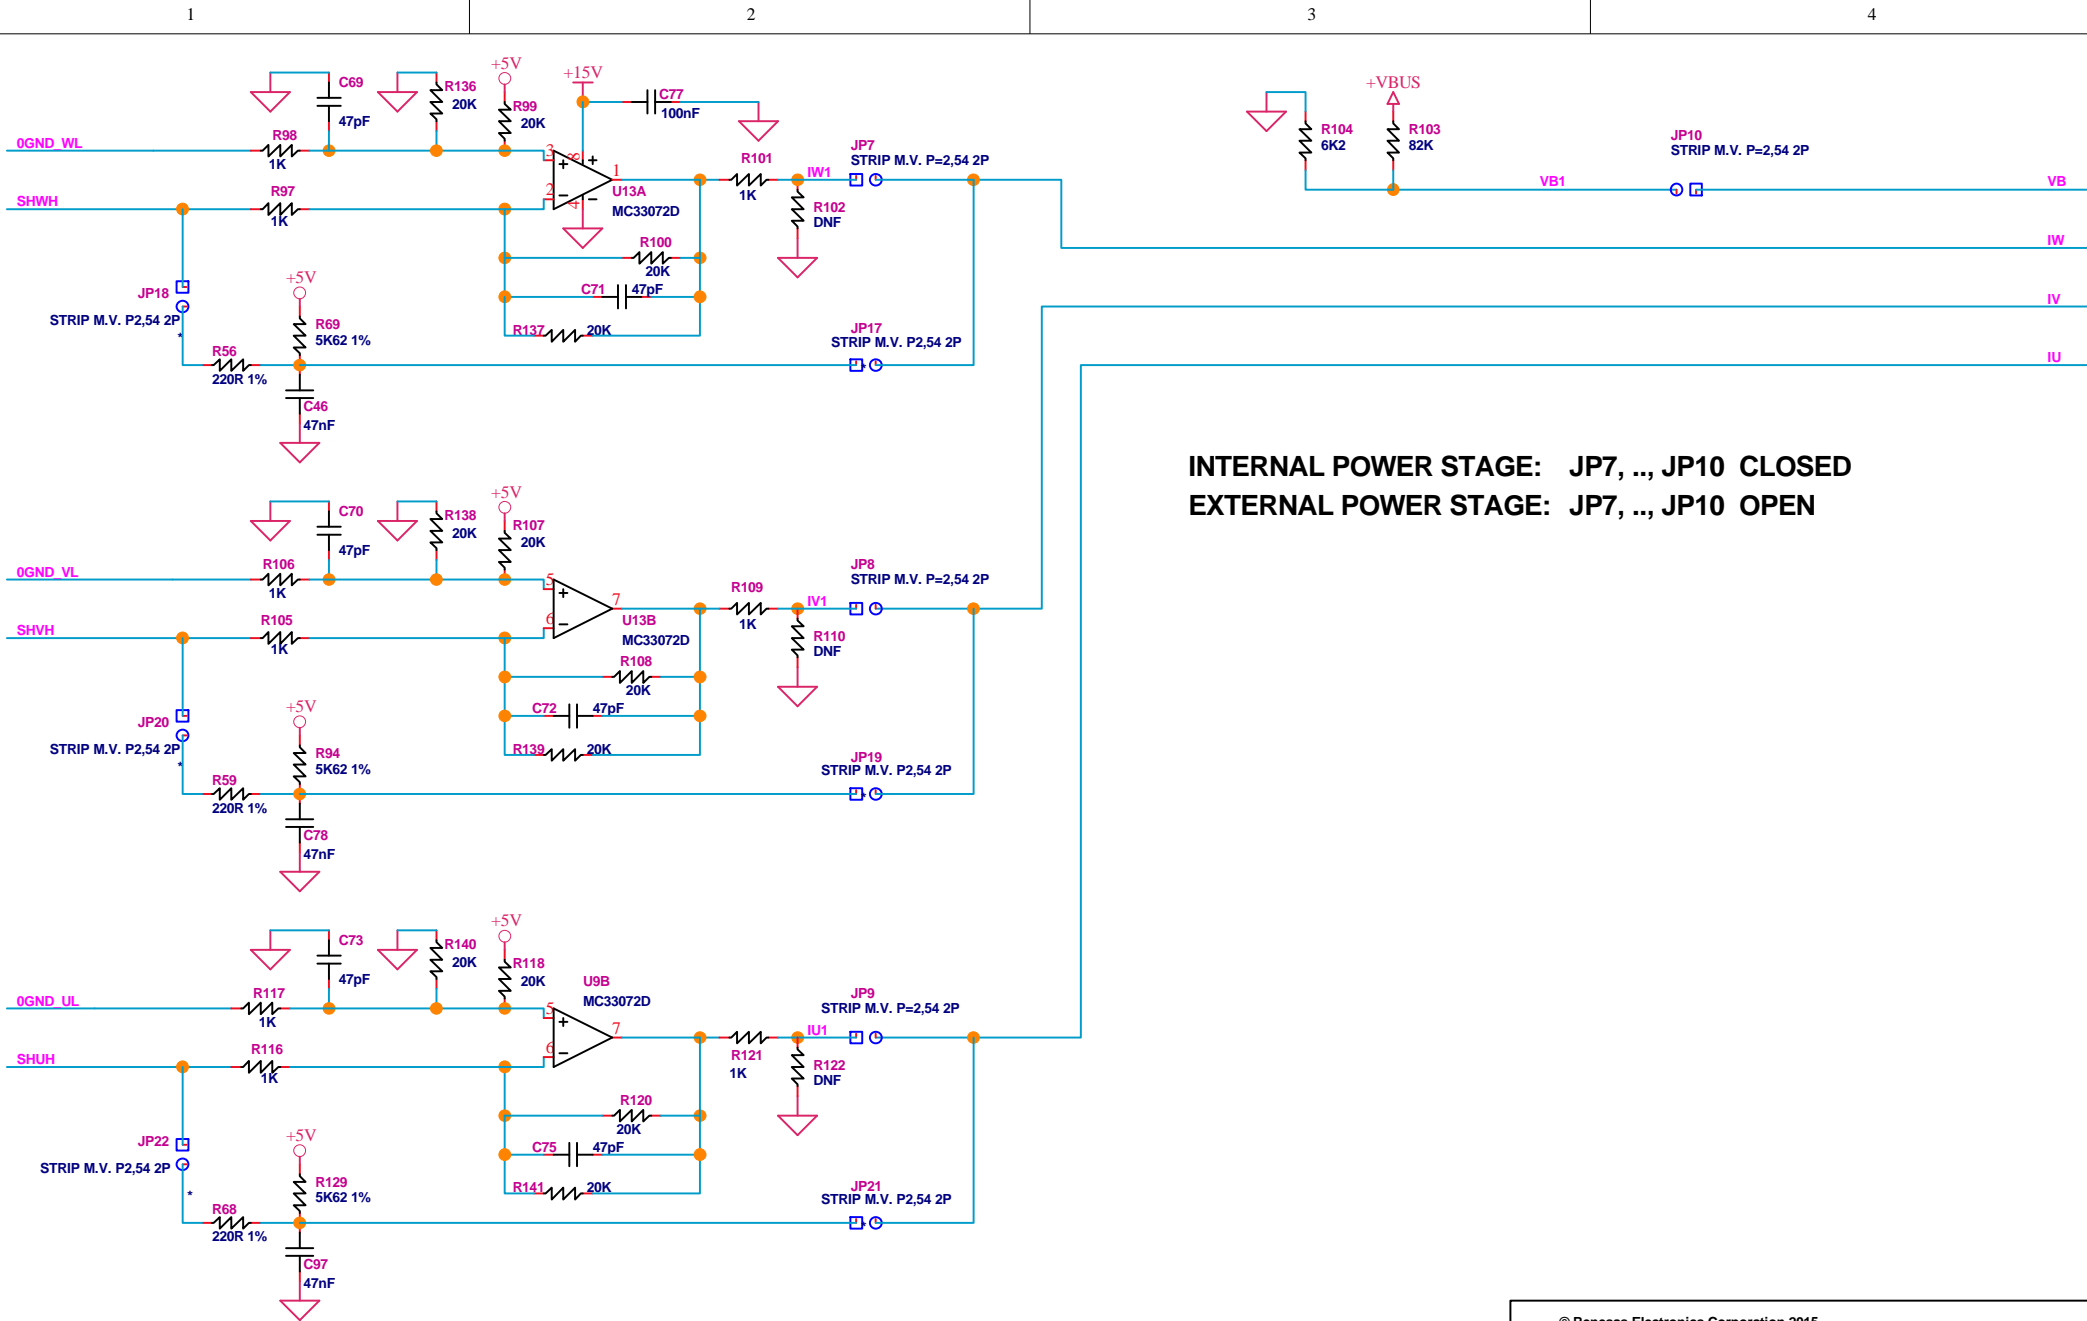

	ZIGBEE/ PROG.	COMM.
JP3	1-2	2-3
JP4	1-2	2-3

INTERNAL POWER STAGE: JP11, ..., JP16 CLOSED
EXTERNAL POWER STAGE: JP11, ..., JP16 OPEN

© Renesas Electronics Corporation 2015		
Title RX23T Low Cost Motor Control Starter Kit (YROTATE-IT-RX23T)		
Size A4	Document Number YROTATE-IT-RX23T	Rev. 1.0
Date APR, 29, 2015	Sheet .5	OF .10

© Renesas Electronics Corporation 2015		
Title RX23T Low Cost Motor Control Starter Kit (YROTATE-IT-RX23T)		
Size A4	Document Number YROTATE-IT-RX23T	Rev. 1.0
Date APR, 29, 2015	Sheet .6	OF .10

INTERNAL POWER STAGE: JP7, ..., JP10 CLOSED
EXTERNAL POWER STAGE: JP7, ..., JP10 OPEN