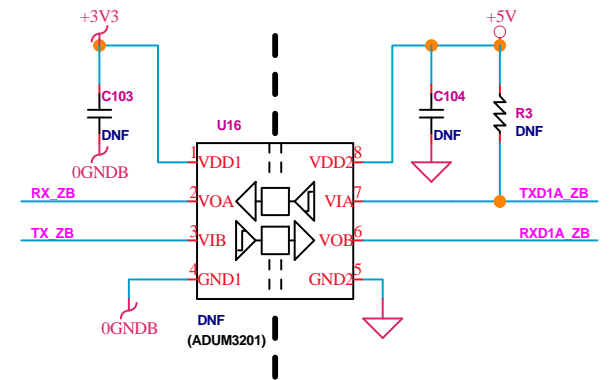

© Renesas Electronics Corporation 2015		
Title RX23T Low Cost Motor Control Starter Kit (YROTATE-IT-RX23T)		
Size A4	Document Number YROTATE-IT-RX23T	Rev. 1.0
Date APR, 29, 2015	Sheet .6	OF .10

INTERNAL POWER STAGE: JP7, ..., JP10 CLOSED
EXTERNAL POWER STAGE: JP7, ..., JP10 OPEN

© Renesas Electronics Corporation 2015		
Title RX23T Low Cost Motor Control Starter Kit (YROTATE-IT-RX23T)		
Size A4	Document Number YROTATE-IT-RX23T	Rev. 1.0
Date APR, 29, 2015	Sheet .7	OF .10

1

2

3

4

© Renesas Electronics Corporation 2015		
Title RX23T Low Cost Motor Control Starter Kit (YROTATE-IT-RX23T)		
Size A4	Document Number YROTATE-IT-RX23T	Rev. 1.0
Date APR, 29, 2015	Sheet .8	OF .10

EXTERNAL POWER STAGE CONNECTOR

WARNING: JP7, ..., JP16+JP17+JP19+JP21 MUST BE OPEN BEFORE CONNECTING J6

© Renesas Electronics Corporation 2015		
Title RX23T Low Cost Motor Control Starter Kit (YROTATE-IT-RX23T)		
Size A4	Document Number YROTATE-IT-RX23T	Rev. 1.0
Date APR, 29, 2015	Sheet .9	OF .10