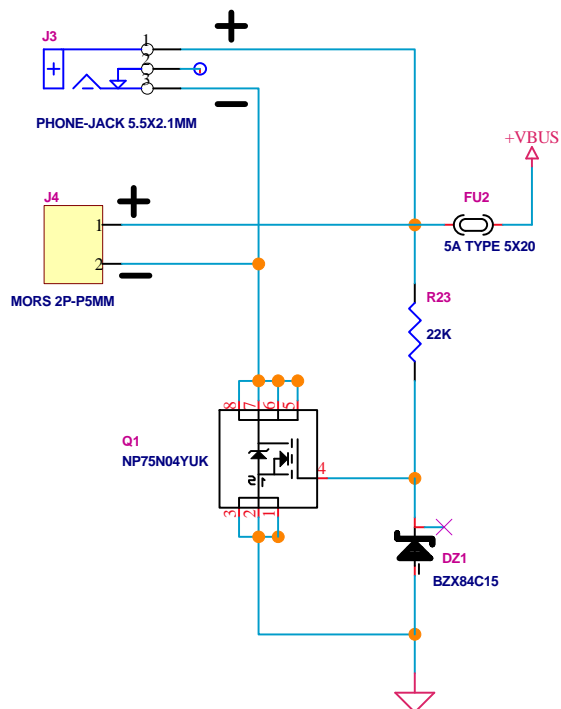

© Renesas Electronics Corporation 2015		
Title RX23T Low Cost Motor Control Starter Kit (YROTATE-IT-RX23T)		
Size A4	Document Number YROTATE-IT-RX23T	Rev. 1.0
Date APR, 29, 2015	Sheet .0	OF .10

© Renesas Electronics Corporation 2015		
Title RX23T Low Cost Motor Control Starter Kit (YROTATE-IT-RX23T)		
Size A4	Document Number YROTATE-IT-RX23T	Rev. 1.0
Date APR, 29, 2015	Sheet .1	OF .10

000NET 000NET
 .DESIGNATOR L... PART TYPE
 .PCB FOR (YROTATE-IT-RX23T1)
 .E6132
 .ZZSYMBOL1 DNF

	EXT. POWER SUPPLY	USB POWER SUPPLY
JP1	1-3	4-6
JP2	1-3	4-6

**EXTERNAL DC POWER SUPPLY INPUT
MAX 48V, 3A**

© Renesas Electronics Corporation 2015			
Title RX23T Low Cost Motor Control Starter Kit (YROTATE-IT-RX23T)			
Size A4	Document Number YROTATE-IT-RX23T		Rev. 1.0
Date APR, 29, 2015	Sheet .3	OF	.10

E1 CONNECTOR