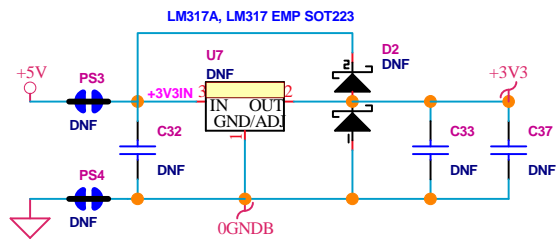

EXTERNAL POWER STAGE CONNECTOR

WARNING: JP7, ..., JP16+JP17+JP19+JP21 MUST BE OPEN BEFORE CONNECTING J6

© Renesas Electronics Corporation 2015		
Title RX23T Low Cost Motor Control Starter Kit (YROTATE-IT-RX23T)		
Size A4	Document Number YROTATE-IT-RX23T	Rev. 1.0
Date APR, 29, 2015	Sheet .9	OF .10