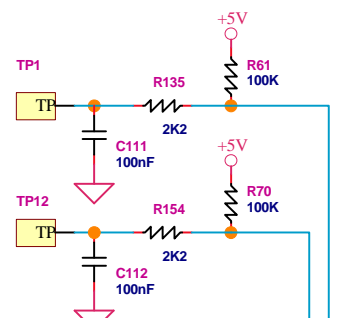

000NET 000NET
 .DESIGNATOR L... PART TYPE
 .PCB FOR (YROTATE-IT-RX23T1)
 .E6132
 .ZZSYMBOL1 DNF

	EXT. POWER SUPPLY	USB POWER SUPPLY
JP1	1-3	4-6
JP2	1-3	4-6

**EXTERNAL DC POWER SUPPLY INPUT
MAX 48V, 3A**

	ZIGBEE/ PROG.	COMM.
JP3	1-2	2-3
JP4	1-2	2-3

INTERNAL POWER STAGE: JP11, ..., JP16 CLOSED
EXTERNAL POWER STAGE: JP11, ..., JP16 OPEN

© Renesas Electronics Corporation 2015		
Title RX23T Low Cost Motor Control Starter Kit (YROTATE-IT-RX23T)		
Size A4	Document Number YROTATE-IT-RX23T	Rev. 1.0
Date APR, 29, 2015	Sheet .5	OF .10