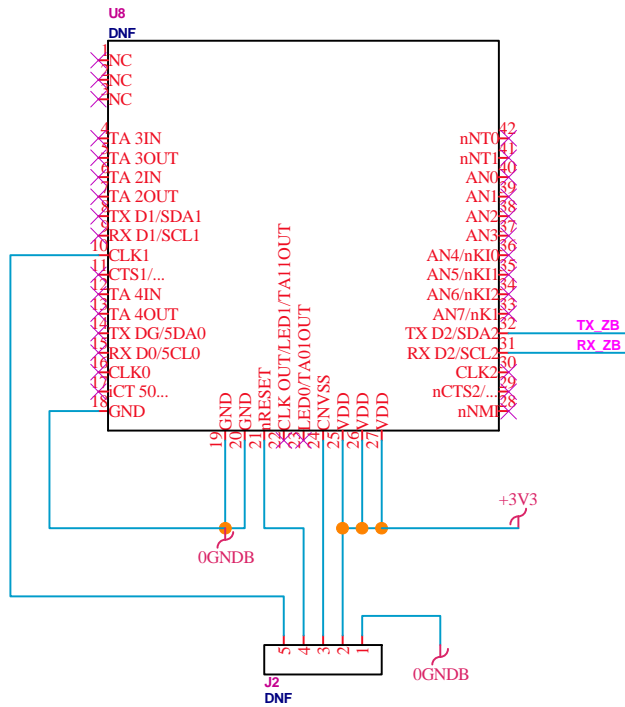

© Renesas Electronics Corporation 2015		
Title RX23T Low Cost Motor Control Starter Kit (YROTATE-IT-RX23T)		
Size A4	Document Number YROTATE-IT-RX23T	Rev. 1.0
Date APR, 29, 2015	Sheet .7	OF .10

1

2

3

4

© Renesas Electronics Corporation 2015		
Title RX23T Low Cost Motor Control Starter Kit (YROTATE-IT-RX23T)		
Size A4	Document Number YROTATE-IT-RX23T	Rev. 1.0
Date APR, 29, 2015	Sheet .8	OF .10

EXTERNAL POWER STAGE CONNECTOR

WARNING: JP7, ..., JP16+JP17+JP19+JP21 MUST BE OPEN BEFORE CONNECTING J6

© Renesas Electronics Corporation 2015		
Title RX23T Low Cost Motor Control Starter Kit (YROTATE-IT-RX23T)		
Size A4	Document Number YROTATE-IT-RX23T	Rev. 1.0
Date APR, 29, 2015	Sheet .9	OF .10