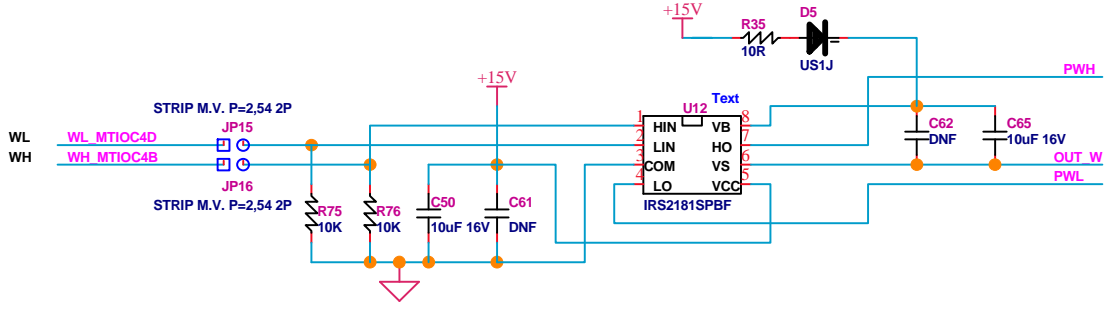

000NET 000NET
 .DESIGNATOR L... PART TYPE
 .PCB FOR (YROTATE-IT-RX23T1)
 .E6132
 .ZZSYMBOL1 DNF

	EXT. POWER SUPPLY	USB POWER SUPPLY
JP1	1-3	4-6
JP2	1-3	4-6

**EXTERNAL DC POWER SUPPLY INPUT
MAX 48V, 3A**

© Renesas Electronics Corporation 2015			
Title RX23T Low Cost Motor Control Starter Kit (YROTATE-IT-RX23T)			
Size A4	Document Number YROTATE-IT-RX23T		Rev. 1.0
Date APR, 29, 2015	Sheet .3	OF	.10

E1 CONNECTOR

	ZIGBEE/ PROG.	COMM.
JP3	1-2	2-3
JP4	1-2	2-3

INTERNAL POWER STAGE: JP11, ..., JP16 CLOSED
EXTERNAL POWER STAGE: JP11, ..., JP16 OPEN

© Renesas Electronics Corporation 2015		
Title RX23T Low Cost Motor Control Starter Kit (YROTATE-IT-RX23T)		
Size A4	Document Number YROTATE-IT-RX23T	Rev. 1.0
Date APR, 29, 2015	Sheet .5	OF .10