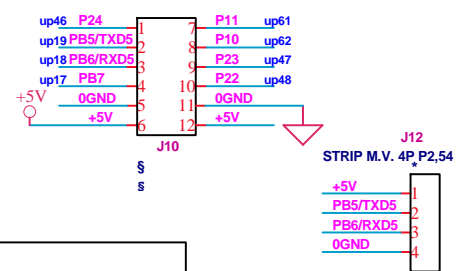

E1 CONNECTOR

	ZIGBEE/ PROG.	COMM.
JP3	1-2	2-3
JP4	1-2	2-3