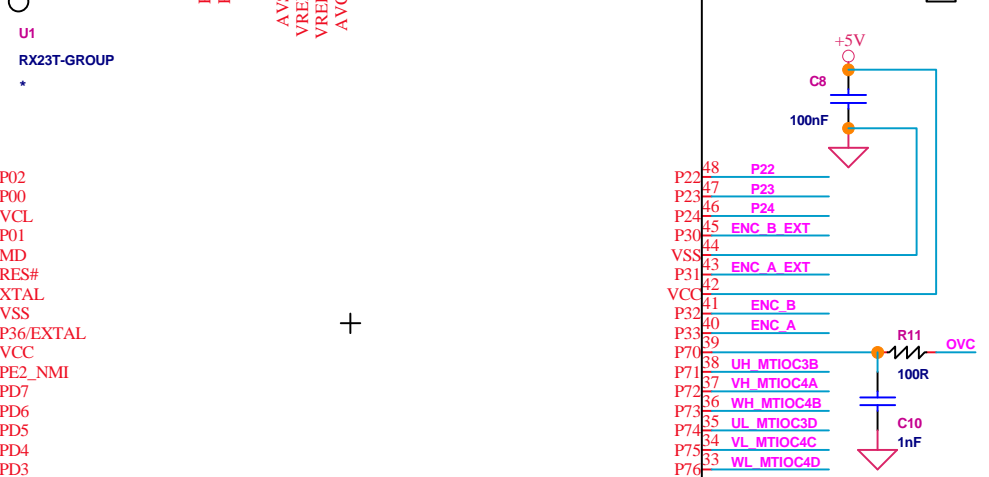

E1 CONNECTOR

	ZIGBEE/ PROG.	COMM.
JP3	1-2	2-3
JP4	1-2	2-3