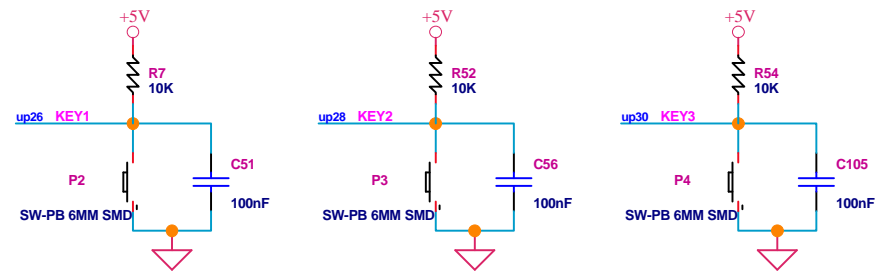

1

2

3

4

© Renesas Electronics Corporation 2015		
Title RX23T Low Cost Motor Control Starter Kit (YROTATE-IT-RX23T)		
Size A4	Document Number YROTATE-IT-RX23T	Rev. 1.0
Date APR, 29, 2015	Sheet .8	OF .10