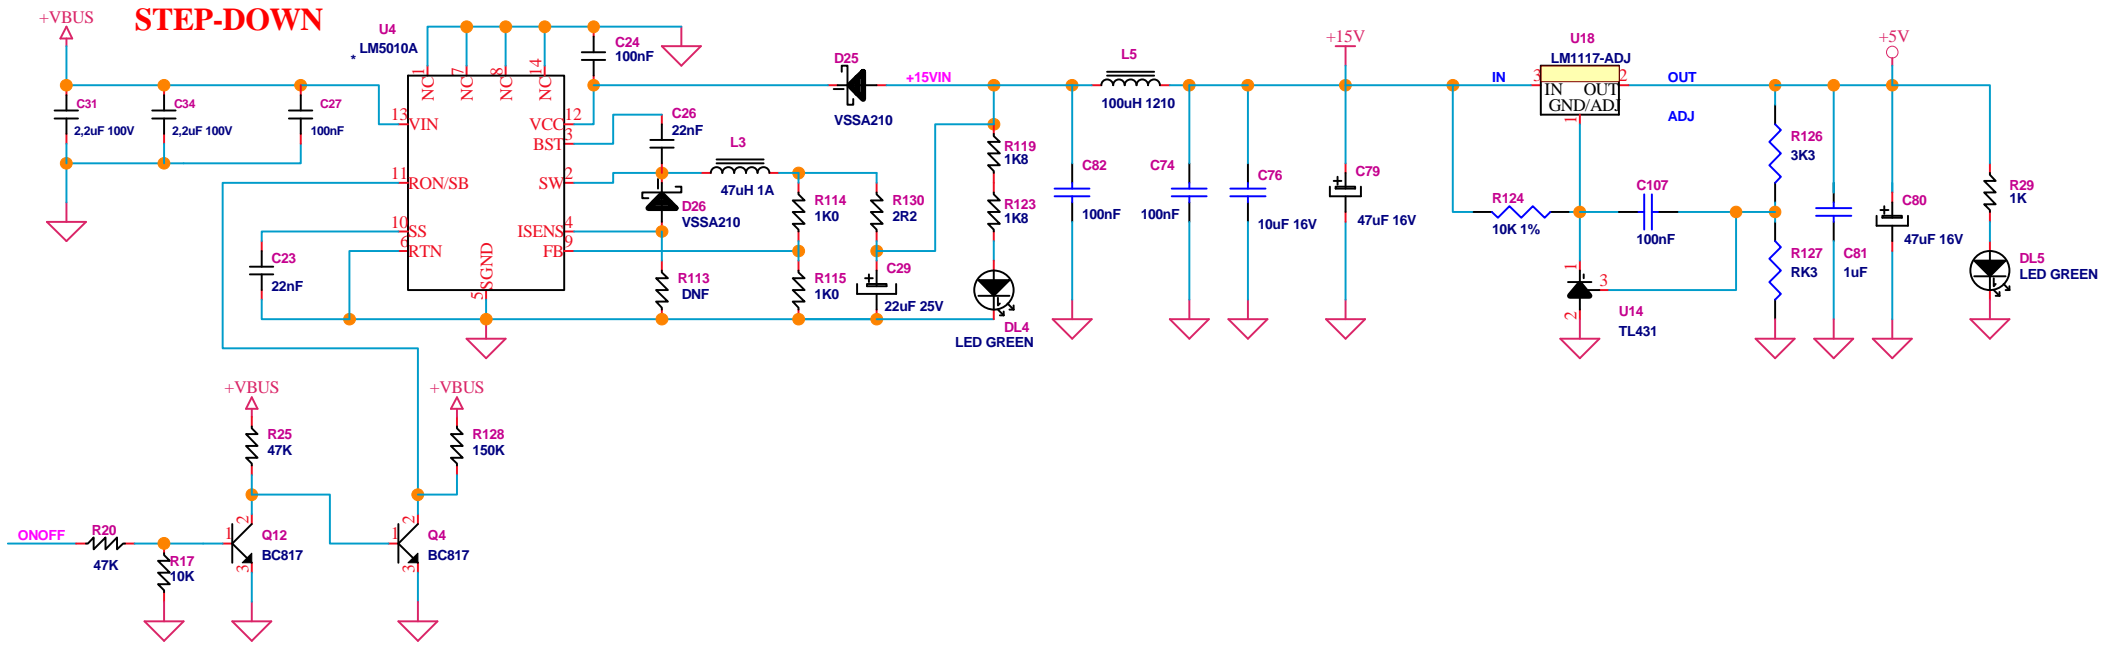

© Renesas Electronics Corporation 2015		
Title RX23T Low Cost Motor Control Starter Kit (YROTATE-IT-RX23T)		
Size A4	Document Number YROTATE-IT-RX23T	Rev. 1.0
Date APR, 29, 2015	Sheet .0	OF .10

© Renesas Electronics Corporation 2015		
Title RX23T Low Cost Motor Control Starter Kit (YROTATE-IT-RX23T)		
Size A4	Document Number YROTATE-IT-RX23T	Rev. 1.0
Date APR, 29, 2015	Sheet .1	OF .10

000NET 000NET
 .DESIGNATOR L... PART TYPE
 .PCB FOR (YROTATE-IT-RX23T1)
 .E6132
 .ZZSYMBOL1 DNF

	EXT. POWER SUPPLY	USB POWER SUPPLY
JP1	1-3	4-6
JP2	1-3	4-6

**EXTERNAL DC POWER SUPPLY INPUT
MAX 48V, 3A**

© Renesas Electronics Corporation 2015			
Title RX23T Low Cost Motor Control Starter Kit (YROTATE-IT-RX23T)			
Size A4	Document Number YROTATE-IT-RX23T		Rev. 1.0
Date APR, 29, 2015	Sheet .3	OF	.10

E1 CONNECTOR

	ZIGBEE/ PROG.	COMM.
JP3	1-2	2-3
JP4	1-2	2-3

INTERNAL POWER STAGE: JP11, ..., JP16 CLOSED
EXTERNAL POWER STAGE: JP11, ..., JP16 OPEN

© Renesas Electronics Corporation 2015		
Title RX23T Low Cost Motor Control Starter Kit (YROTATE-IT-RX23T)		
Size A4	Document Number YROTATE-IT-RX23T	Rev. 1.0
Date APR, 29, 2015	Sheet .5	OF .10