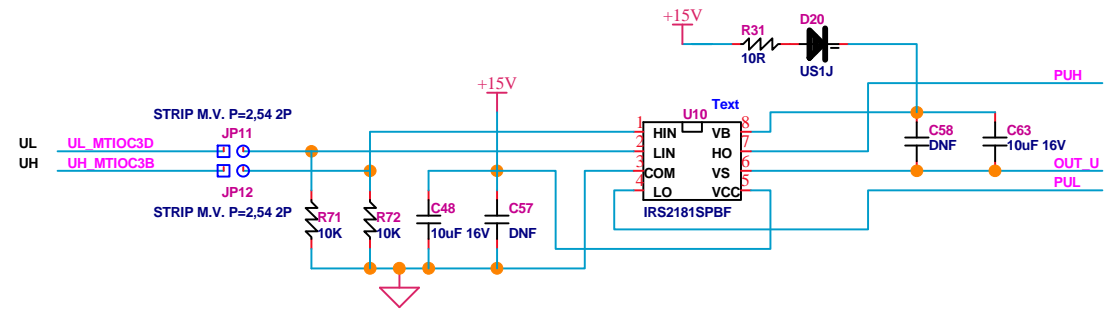

000NET 000NET
 .DESIGNATOR L... PART TYPE
 .PCB FOR (YROTATE-IT-RX23T1)
 .E6132
 .ZZSYMBOL1 DNF

	EXT. POWER SUPPLY	USB POWER SUPPLY
JP1	1-3	4-6
JP2	1-3	4-6

**EXTERNAL DC POWER SUPPLY INPUT
MAX 48V, 3A**

© Renesas Electronics Corporation 2015			
Title RX23T Low Cost Motor Control Starter Kit (YROTATE-IT-RX23T)			
Size A4	Document Number YROTATE-IT-RX23T		Rev. 1.0
Date APR, 29, 2015	Sheet .3	OF	.10

E1 CONNECTOR

	ZIGBEE/ PROG.	COMM.
JP3	1-2	2-3
JP4	1-2	2-3

INTERNAL POWER STAGE: JP11, ..., JP16 CLOSED
EXTERNAL POWER STAGE: JP11, ..., JP16 OPEN

© Renesas Electronics Corporation 2015		
Title RX23T Low Cost Motor Control Starter Kit (YROTATE-IT-RX23T)		
Size A4	Document Number YROTATE-IT-RX23T	Rev. 1.0
Date APR, 29, 2015	Sheet .5	OF .10