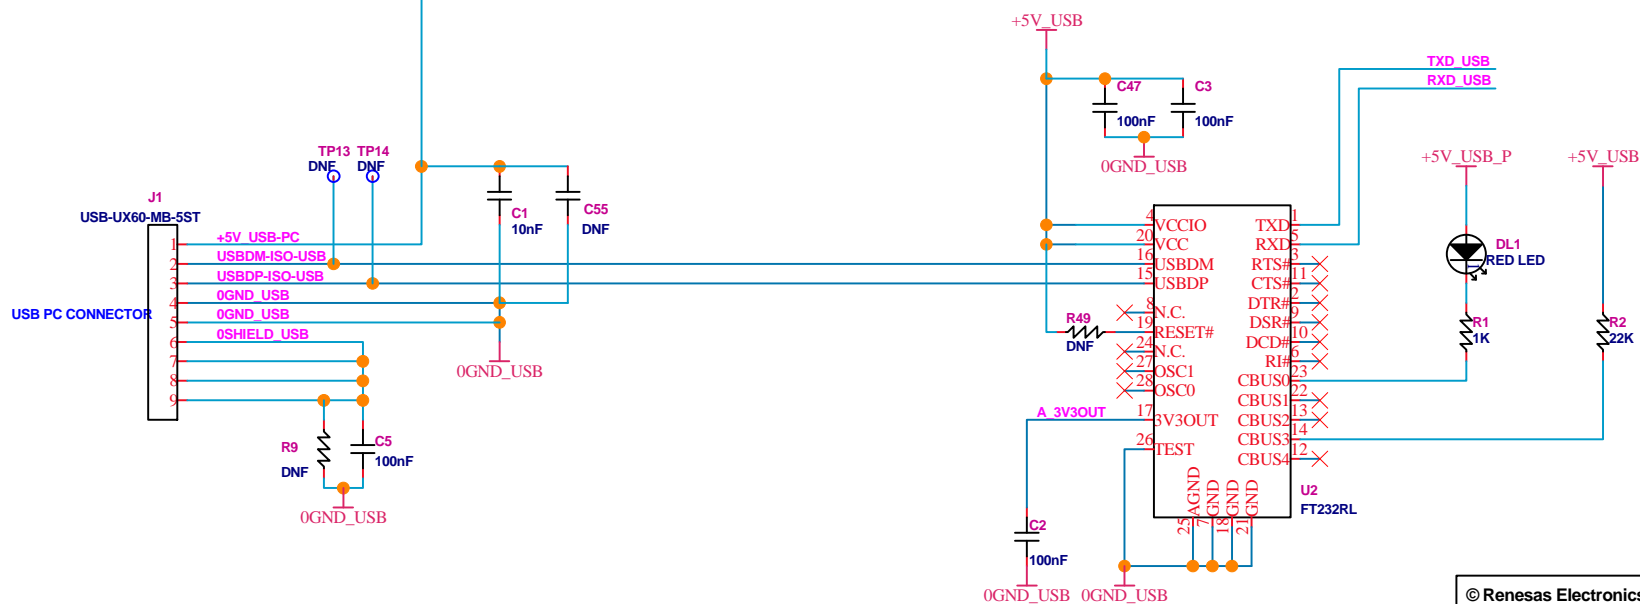

© Renesas Electronics Corporation 2015		
Title RX23T Low Cost Motor Control Starter Kit (YROTATE-IT-RX23T)		
Size A4	Document Number YROTATE-IT-RX23T	Rev. 1.0
Date APR, 29, 2015	Sheet .0	OF .10

© Renesas Electronics Corporation 2015		
Title RX23T Low Cost Motor Control Starter Kit (YROTATE-IT-RX23T)		
Size A4	Document Number YROTATE-IT-RX23T	Rev. 1.0
Date APR, 29, 2015	Sheet .1	OF .10

000NET 000NET
 .DESIGNATOR L... PART TYPE
 .PCB FOR (YROTATE-IT-RX23T1)
 .E6132
 .ZZSYMBOL1 DNF

	EXT. POWER SUPPLY	USB POWER SUPPLY
JP1	1-3	4-6
JP2	1-3	4-6

**EXTERNAL DC POWER SUPPLY INPUT
MAX 48V, 3A**

© Renesas Electronics Corporation 2015			
Title RX23T Low Cost Motor Control Starter Kit (YROTATE-IT-RX23T)			
Size A4	Document Number YROTATE-IT-RX23T		Rev. 1.0
Date APR, 29, 2015	Sheet .3	OF	.10

E1 CONNECTOR

	ZIGBEE/ PROG.	COMM.
JP3	1-2	2-3
JP4	1-2	2-3

INTERNAL POWER STAGE: JP11, ..., JP16 CLOSED
EXTERNAL POWER STAGE: JP11, ..., JP16 OPEN

© Renesas Electronics Corporation 2015		
Title RX23T Low Cost Motor Control Starter Kit (YROTATE-IT-RX23T)		
Size A4	Document Number YROTATE-IT-RX23T	Rev. 1.0
Date APR, 29, 2015	Sheet .5	OF .10