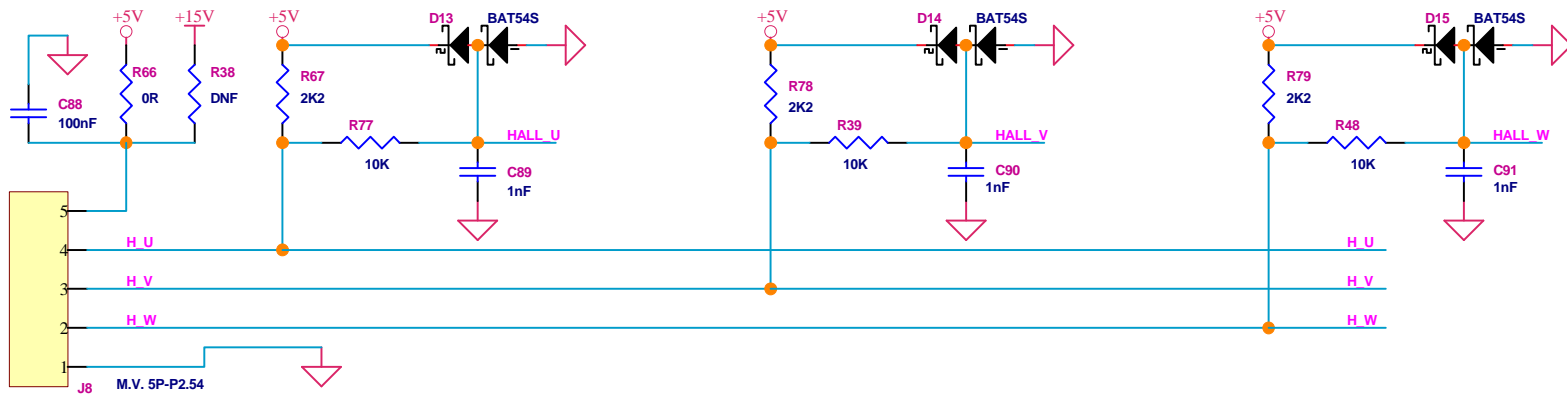

EXTERNAL POWER STAGE CONNECTOR

WARNING: JP7, ..., JP16+JP17+JP19+JP21 MUST BE OPEN BEFORE CONNECTING J6

© Renesas Electronics Corporation 2015		
Title RX23T Low Cost Motor Control Starter Kit (YROTATE-IT-RX23T)		
Size A4	Document Number YROTATE-IT-RX23T	Rev. 1.0
Date APR, 29, 2015	Sheet .9	OF .10