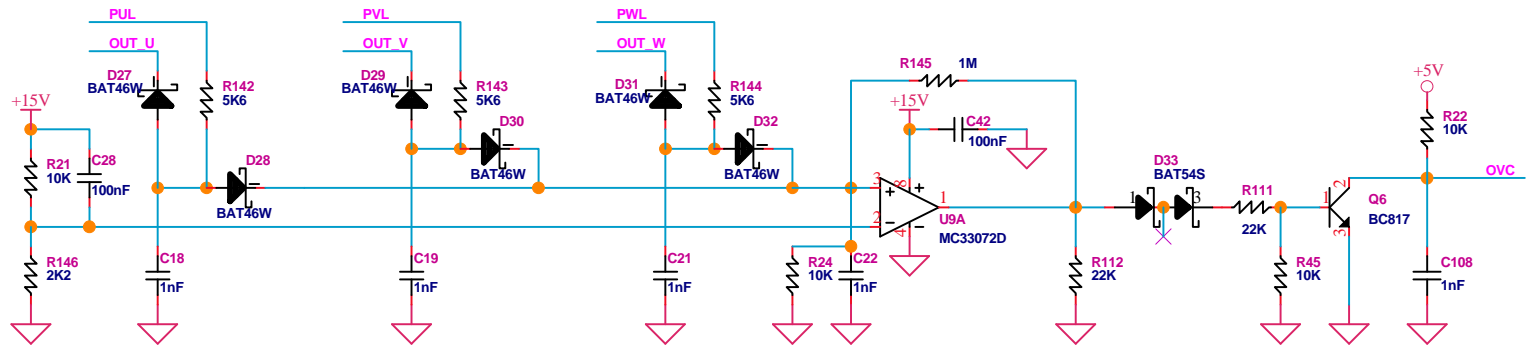

© Renesas Electronics Corporation 2015			
Title RX23T Low Cost Motor Control Starter Kit (YROTATE-IT-RX23T)			
Size A4	Document Number YROTATE-IT-RX23T		Rev. 1.0
Date APR, 29, 2015	Sheet .3	OF	.10

E1 CONNECTOR

	ZIGBEE/ PROG.	COMM.
JP3	1-2	2-3
JP4	1-2	2-3

INTERNAL POWER STAGE: JP11, ..., JP16 CLOSED
EXTERNAL POWER STAGE: JP11, ..., JP16 OPEN

© Renesas Electronics Corporation 2015		
Title RX23T Low Cost Motor Control Starter Kit (YROTATE-IT-RX23T)		
Size A4	Document Number YROTATE-IT-RX23T	Rev. 1.0
Date APR, 29, 2015	Sheet .5	OF .10