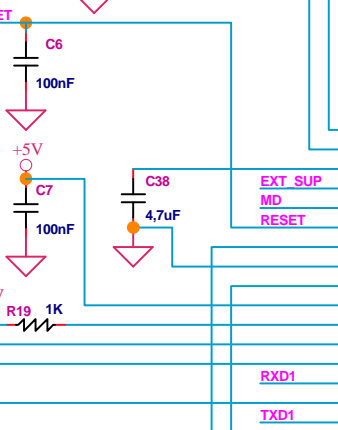

000NET 000NET
 .DESIGNATOR L... PART TYPE
 .PCB FOR (YROTATE-IT-RX23T1)
 .E6132
 .ZZSYMBOL1 DNF

	EXT. POWER SUPPLY	USB POWER SUPPLY
JP1	1-3	4-6
JP2	1-3	4-6

**EXTERNAL DC POWER SUPPLY INPUT
MAX 48V, 3A**

© Renesas Electronics Corporation 2015			
Title RX23T Low Cost Motor Control Starter Kit (YROTATE-IT-RX23T)			
Size A4	Document Number YROTATE-IT-RX23T		Rev. 1.0
Date APR, 29, 2015	Sheet .3	OF	.10

E1 CONNECTOR

	ZIGBEE/ PROG.	COMM.
JP3	1-2	2-3
JP4	1-2	2-3

INTERNAL POWER STAGE: JP11, ..., JP16 CLOSED
EXTERNAL POWER STAGE: JP11, ..., JP16 OPEN

© Renesas Electronics Corporation 2015		
Title RX23T Low Cost Motor Control Starter Kit (YROTATE-IT-RX23T)		
Size A4	Document Number YROTATE-IT-RX23T	Rev. 1.0
Date APR, 29, 2015	Sheet .5	OF .10