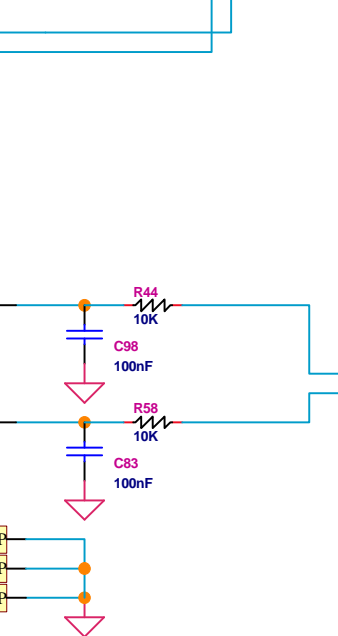

000NET 000NET
 .DESIGNATOR L... PART TYPE
 .PCB FOR (YROTATE-IT-RX23T1)
 .E6132
 .ZZSYMBOL1 DNF

	EXT. POWER SUPPLY	USB POWER SUPPLY
JP1	1-3	4-6
JP2	1-3	4-6

**EXTERNAL DC POWER SUPPLY INPUT
MAX 48V, 3A**

© Renesas Electronics Corporation 2015			
Title RX23T Low Cost Motor Control Starter Kit (YROTATE-IT-RX23T)			
Size A4	Document Number YROTATE-IT-RX23T		Rev. 1.0
Date APR, 29, 2015	Sheet .3	OF	.10

E1 CONNECTOR

	ZIGBEE/ PROG.	COMM.
JP3	1-2	2-3
JP4	1-2	2-3

INTERNAL POWER STAGE: JP11, ..., JP16 CLOSED
EXTERNAL POWER STAGE: JP11, ..., JP16 OPEN

© Renesas Electronics Corporation 2015		
Title RX23T Low Cost Motor Control Starter Kit (YROTATE-IT-RX23T)		
Size A4	Document Number YROTATE-IT-RX23T	Rev. 1.0
Date APR, 29, 2015	Sheet .5	OF .10