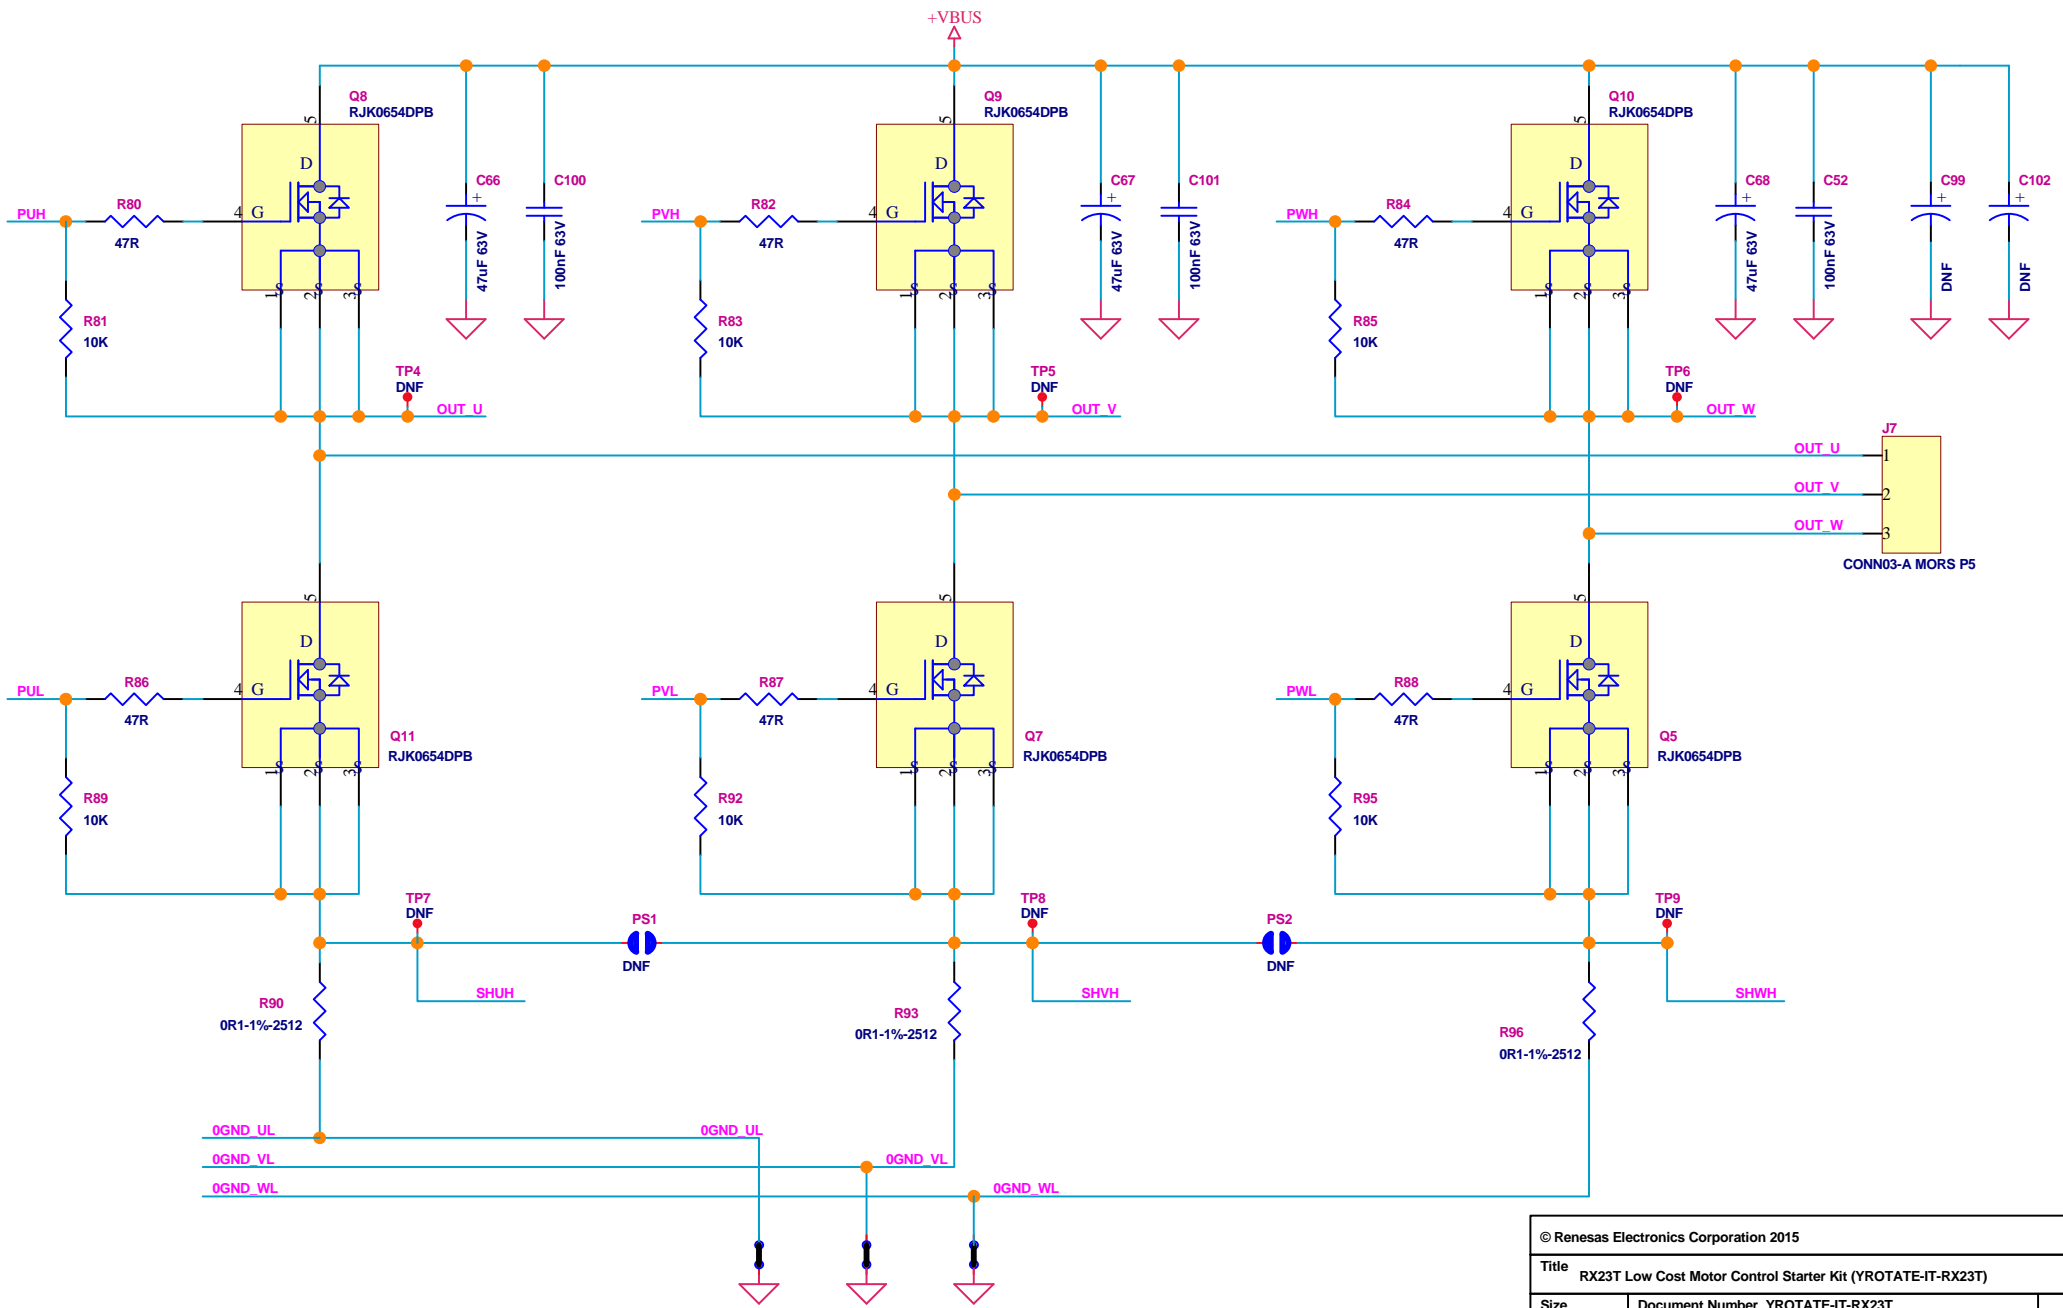

© Renesas Electronics Corporation 2015			
Title RX23T Low Cost Motor Control Starter Kit (YROTATE-IT-RX23T)			
Size A4	Document Number YROTATE-IT-RX23T		Rev. 1.0
Date APR, 29, 2015	Sheet .3	OF	.10

E1 CONNECTOR

	ZIGBEE/ PROG.	COMM.
JP3	1-2	2-3
JP4	1-2	2-3

INTERNAL POWER STAGE: JP11, ..., JP16 CLOSED
EXTERNAL POWER STAGE: JP11, ..., JP16 OPEN

© Renesas Electronics Corporation 2015		
Title RX23T Low Cost Motor Control Starter Kit (YROTATE-IT-RX23T)		
Size A4	Document Number YROTATE-IT-RX23T	Rev. 1.0
Date APR, 29, 2015	Sheet .5	OF .10

© Renesas Electronics Corporation 2015		
Title RX23T Low Cost Motor Control Starter Kit (YROTATE-IT-RX23T)		
Size A4	Document Number YROTATE-IT-RX23T	Rev. 1.0
Date APR, 29, 2015	Sheet .6	OF .10

INTERNAL POWER STAGE: JP7, ..., JP10 CLOSED
EXTERNAL POWER STAGE: JP7, ..., JP10 OPEN

EXTERNAL POWER STAGE CONNECTOR

WARNING: JP7, ..., JP16+JP17+JP19+JP21 MUST BE OPEN BEFORE CONNECTING J6

© Renesas Electronics Corporation 2015		
Title RX23T Low Cost Motor Control Starter Kit (YROTATE-IT-RX23T)		
Size A4	Document Number YROTATE-IT-RX23T	Rev. 1.0
Date APR, 29, 2015	Sheet .9	OF .10