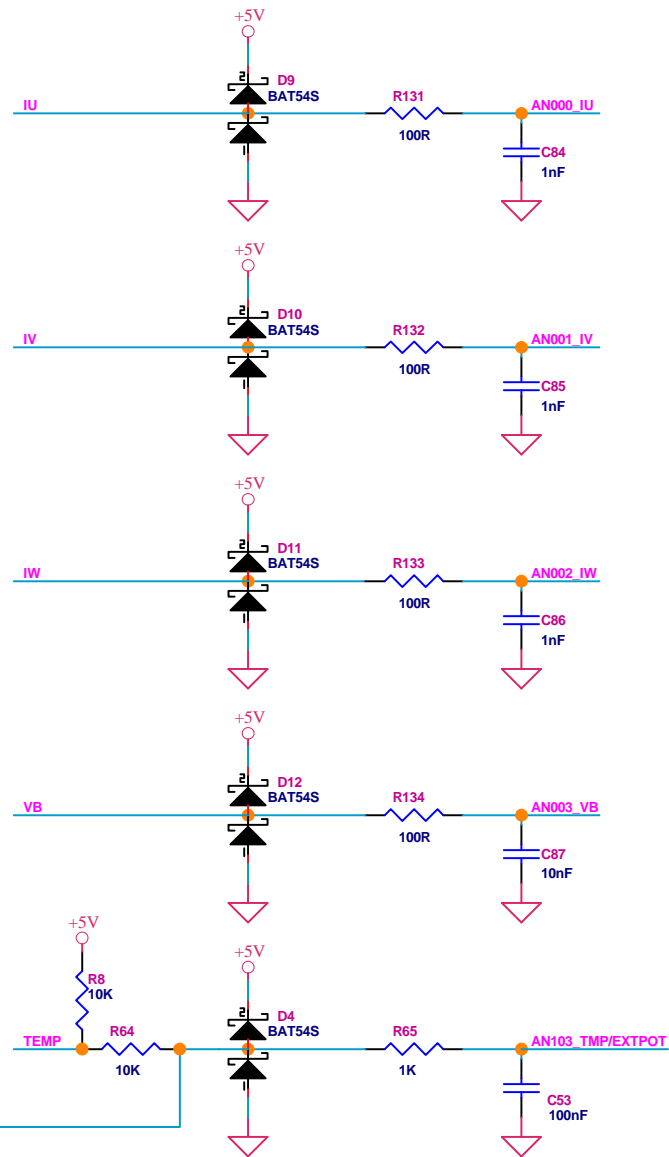

1

2

3

4

© Renesas Electronics Corporation 2015		
Title RX23T Low Cost Motor Control Starter Kit (YROTATE-IT-RX23T)		
Size A4	Document Number YROTATE-IT-RX23T	Rev. 1.0
Date APR, 29, 2015	Sheet .8	OF .10